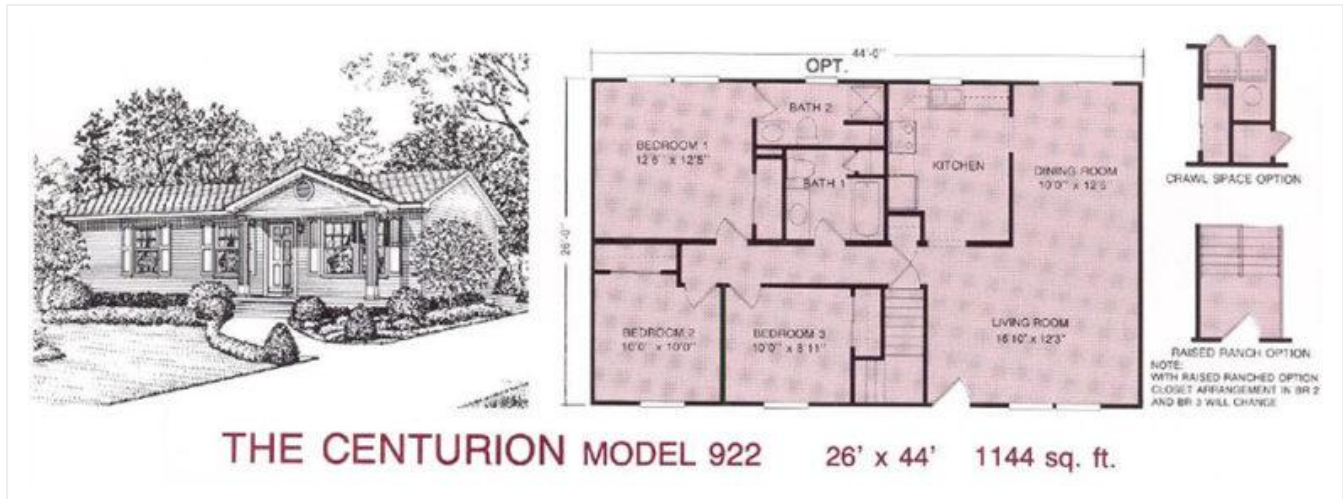

(<https://superiorbuilders.com/>)

Coming home to comfort and quality.

Gladiator Series

Caesar – Plan 930

(<https://superiorbuilders.com/floorplan/caesar-plan-930/>)

THE CEASAR MODEL 930 26' x 58' 1508 sq. ft.

(<https://superiorbuilders.com/wp-content/uploads/2021/10/Caesar930.jpg>)

Bathrooms: 2

Bedrooms: 3

Size: 26'0" x 58'0"

Sq Ft: 1508

Contact Us (</contact/?comments=Floorplan: Caesar – Plan 930>)

(<https://superiorbuilders.com/floorplan/caesar-plan-930/>)

Centurion – Plan 922

(<https://superiorbuilders.com/floorplan/centurion-plan-922/>)

(<https://superiorbuilders.com/wp-content/uploads/2021/10/Centurion922.jpg>)

Bathrooms: 2

Bedrooms: 3

Size: 26'0" x 44'0"