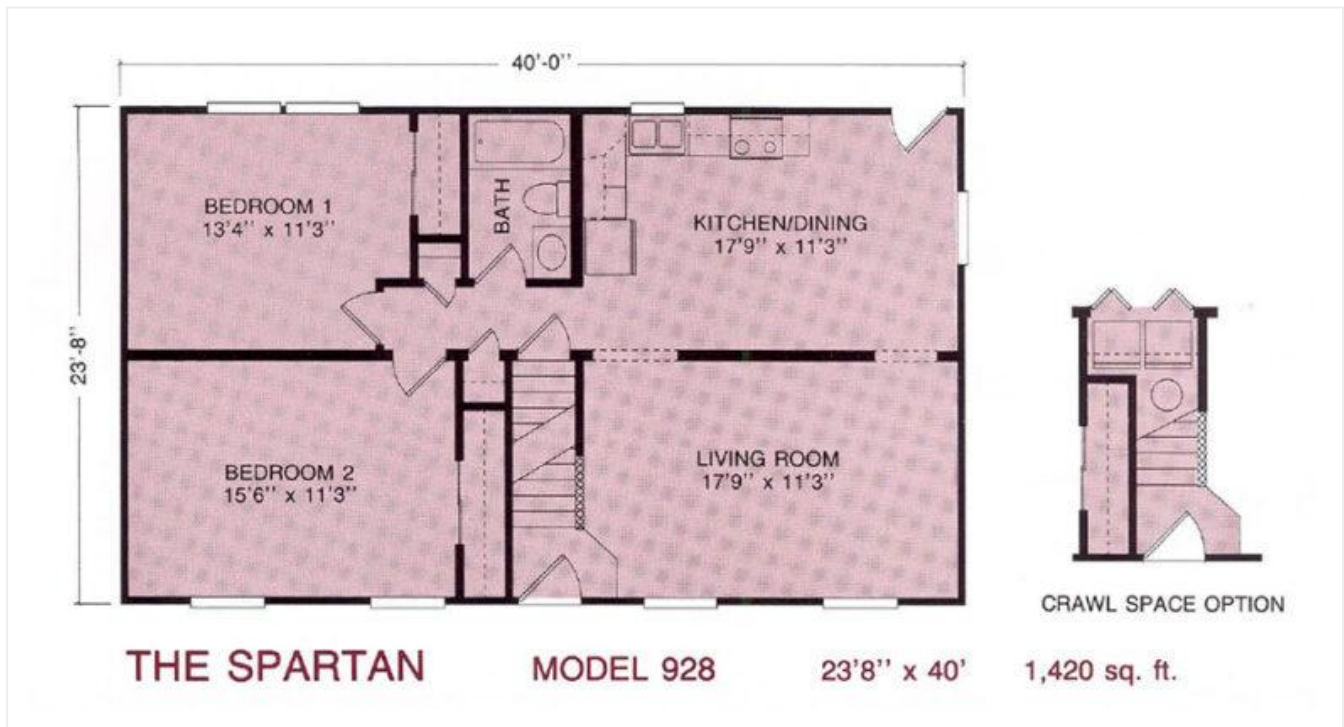

(<https://superiorbuilders.com/>)

Coming home to comfort and quality.

Gladiator Series

Caesar – Plan 930

(<https://superiorbuilders.com/floorplan/caesar-plan-930/>)

THE CEASAR MODEL 930 26' x 58' 1508 sq. ft.

(<https://superiorbuilders.com/wp-content/uploads/2021/10/Caesar930.jpg>)

Bathrooms: 2

Bedrooms: 3

Size: 26'0" x 58'0"

Sq Ft: 1508

Contact Us (</contact/?comments=Floorplan: Caesar – Plan 930>)

(<https://superiorbuilders.com/floorplan/caesar-plan-930/>)

Centurion – Plan 922

(<https://superiorbuilders.com/floorplan/centurion-plan-922/>)

(<https://superiorbuilders.com/wp-content/uploads/2021/10/Centurion922.jpg>)

Bathrooms: 2

Bedrooms: 3

Size: 26'0" x 44'0"

(<https://superiorbuilders.com/wp-content/uploads/2021/10/Spartan928.jpg>)

Bathrooms: 1

Bedrooms: 2

Size: 23'8" x 40'0"

Sq Ft: 950

Contact Us (</contact/?comments=Floorplan: Spartan – Plan 928>)

(<https://superiorbuilders.com/floorplan/spartan-plan-928/>)